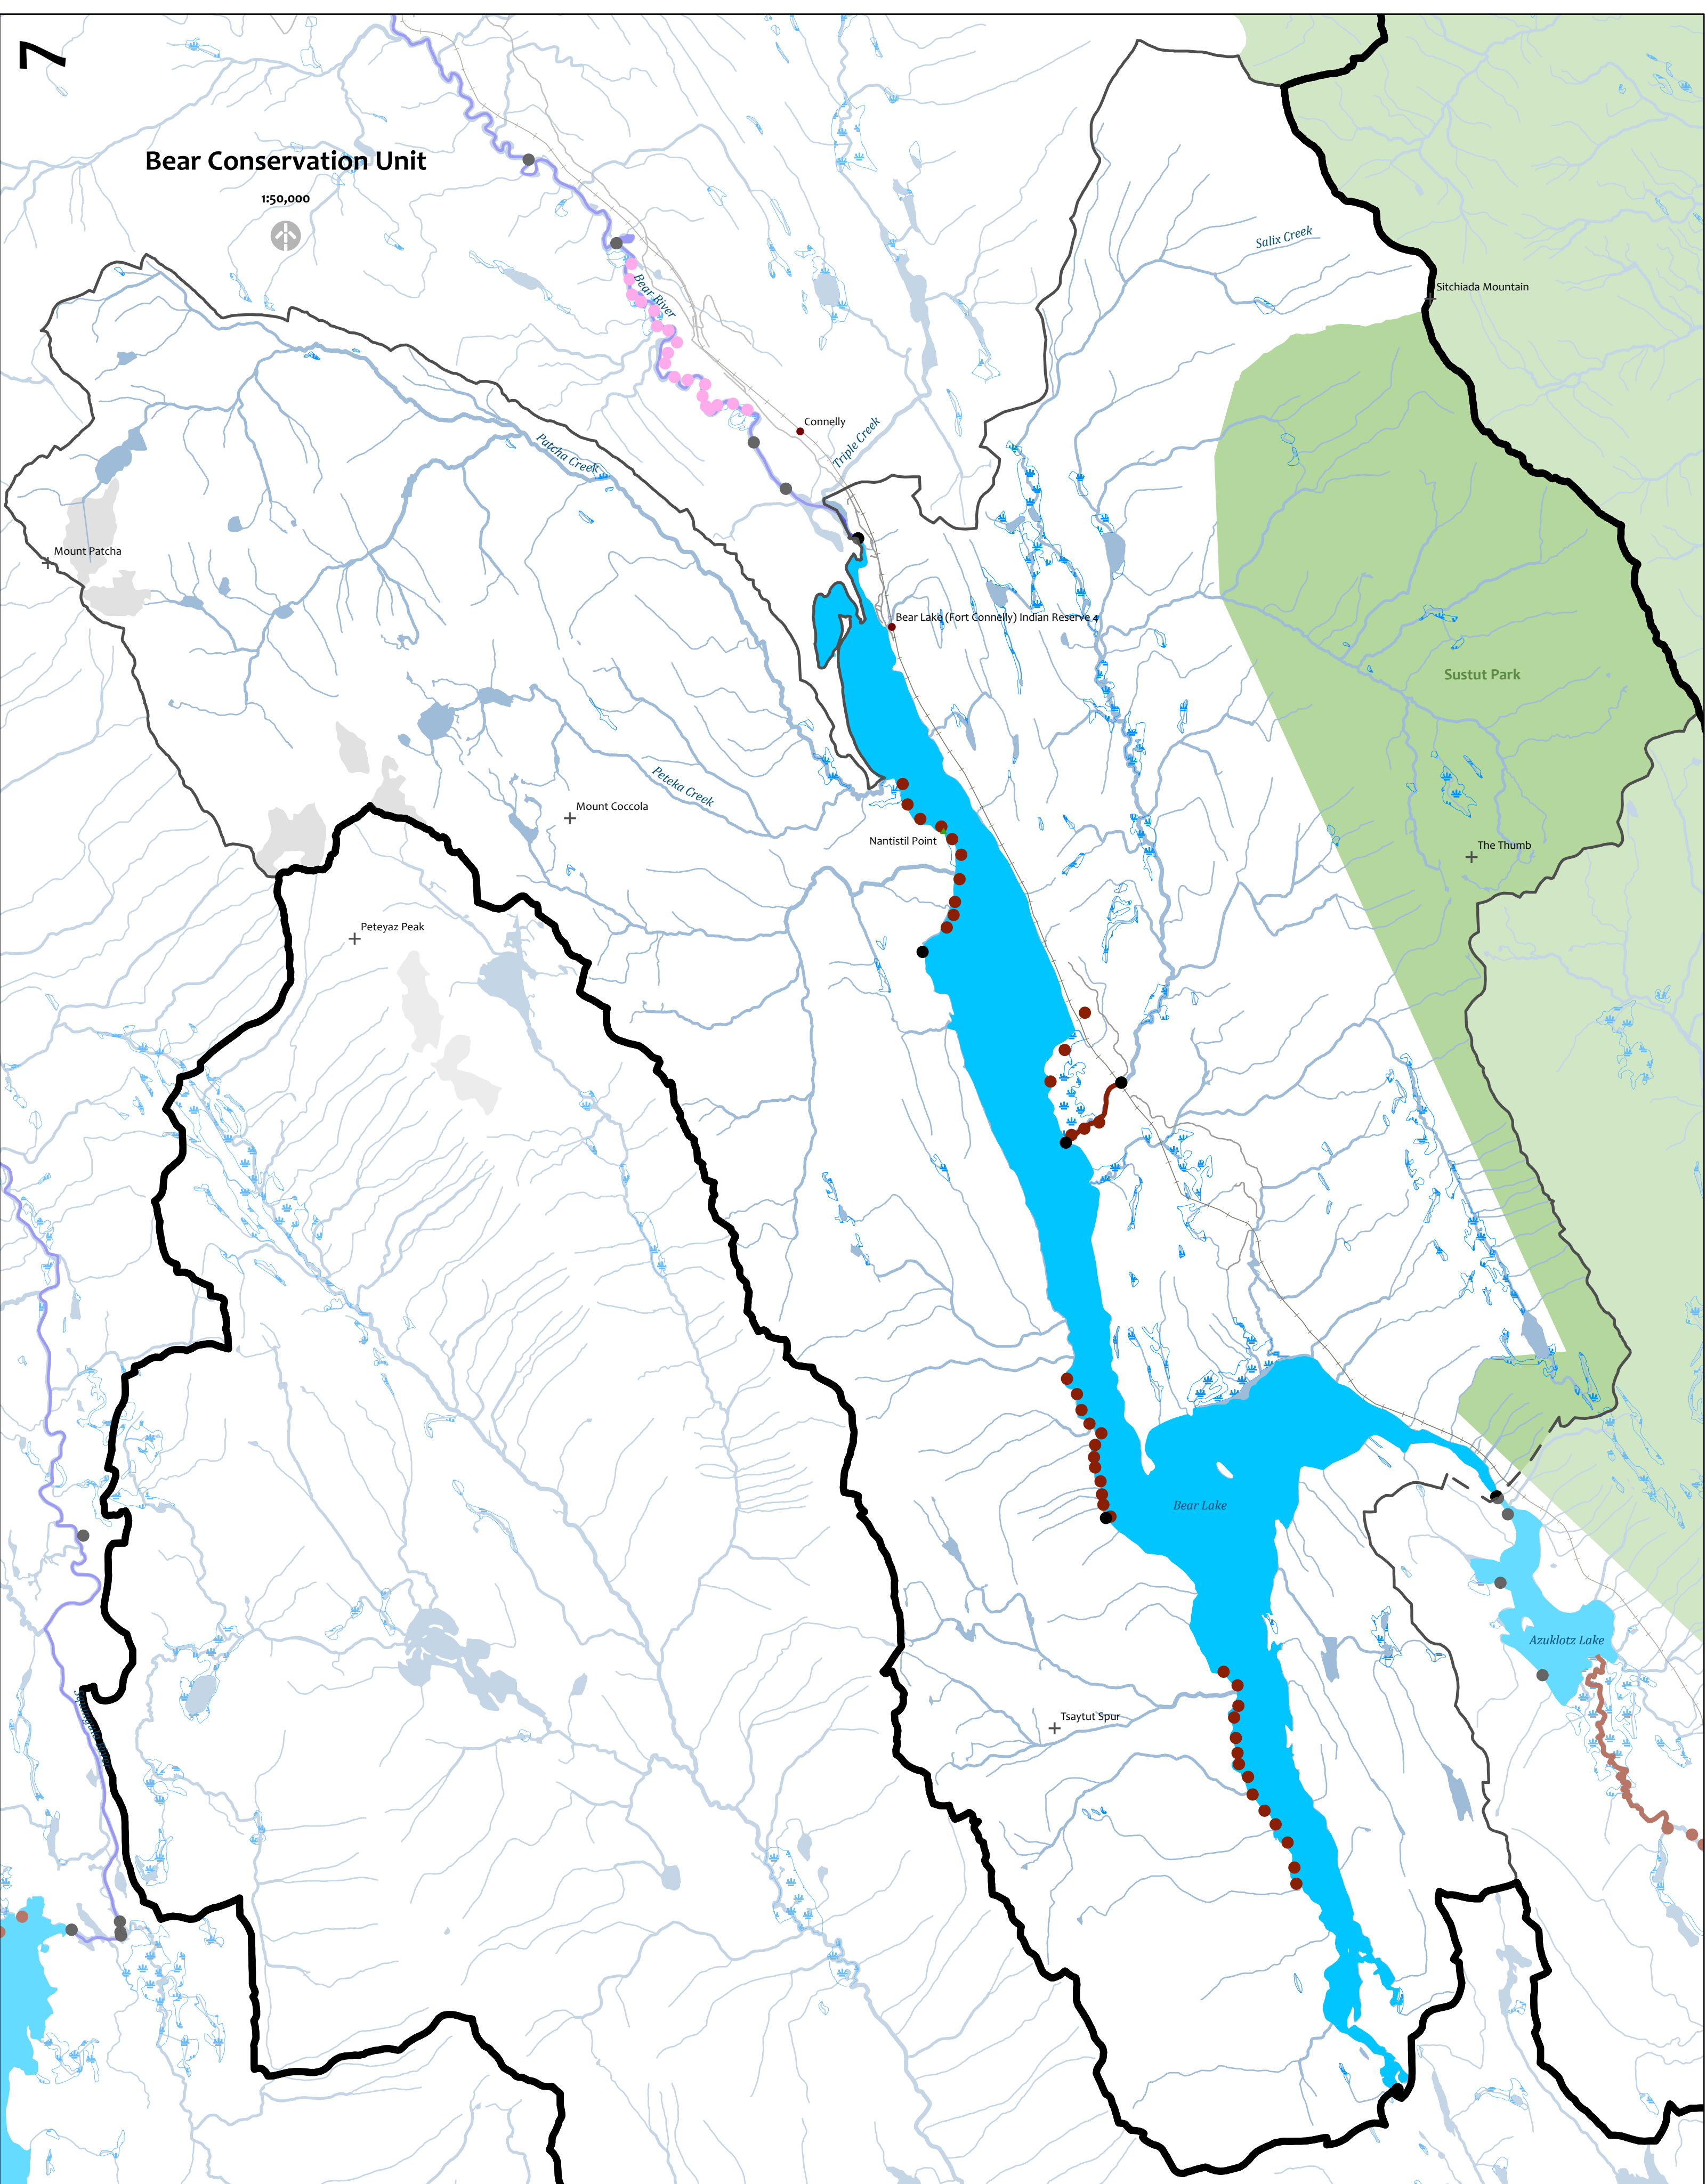

# Bear Conservation Unit

1:50,000

Sitchiada Mountain

Salix Creek

Connelly

Triple Creek

Patcha Creek

Peteka Creek

Mount Coccola

Nantistil Point

Bear Lake (Fort Connelly) Indian Reserve

Sustut Park

The Thumb

Peteyaz Peak

Bear Lake

Tsaytut Spur

Azuklotz Lake