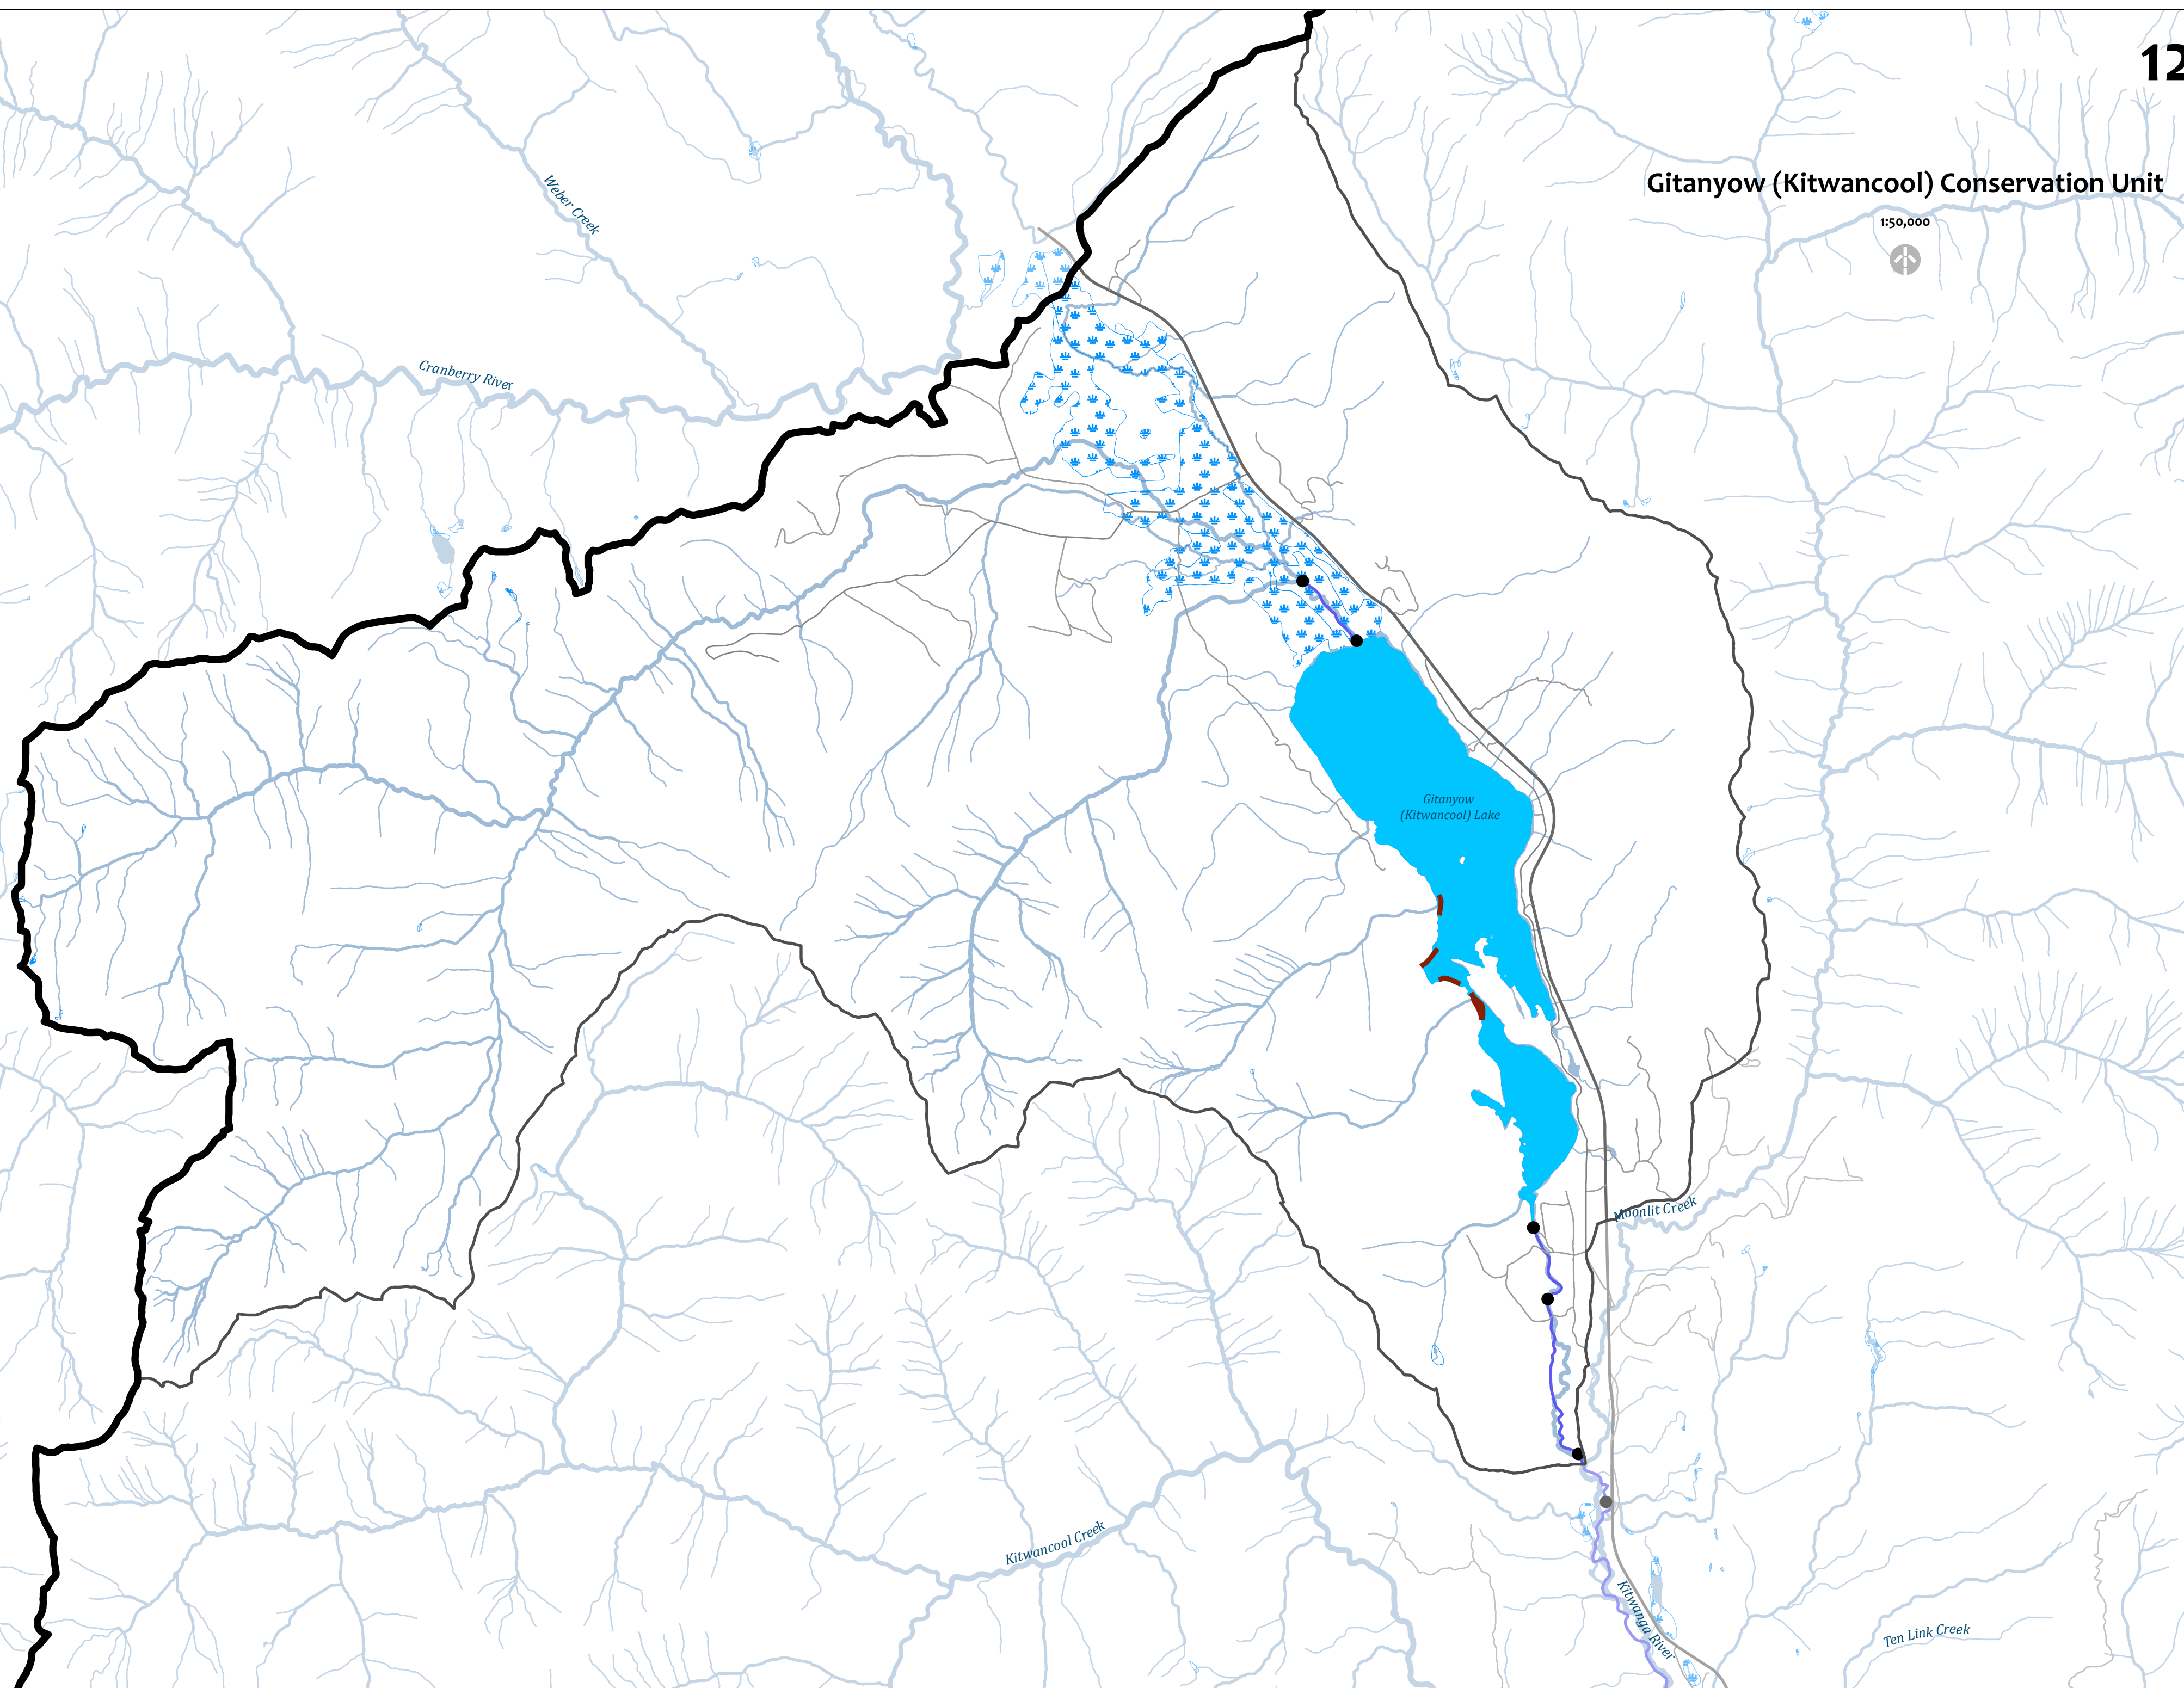

Gitanyow (Kitwancool) Conservation Unit

1:50,000

Cranberry River

Wider Creek

Gitanyow  
(Kitwancool) Lake

Moonlit Creek

Kitwancool Creek

Kiyaga River

Ten Link Creek