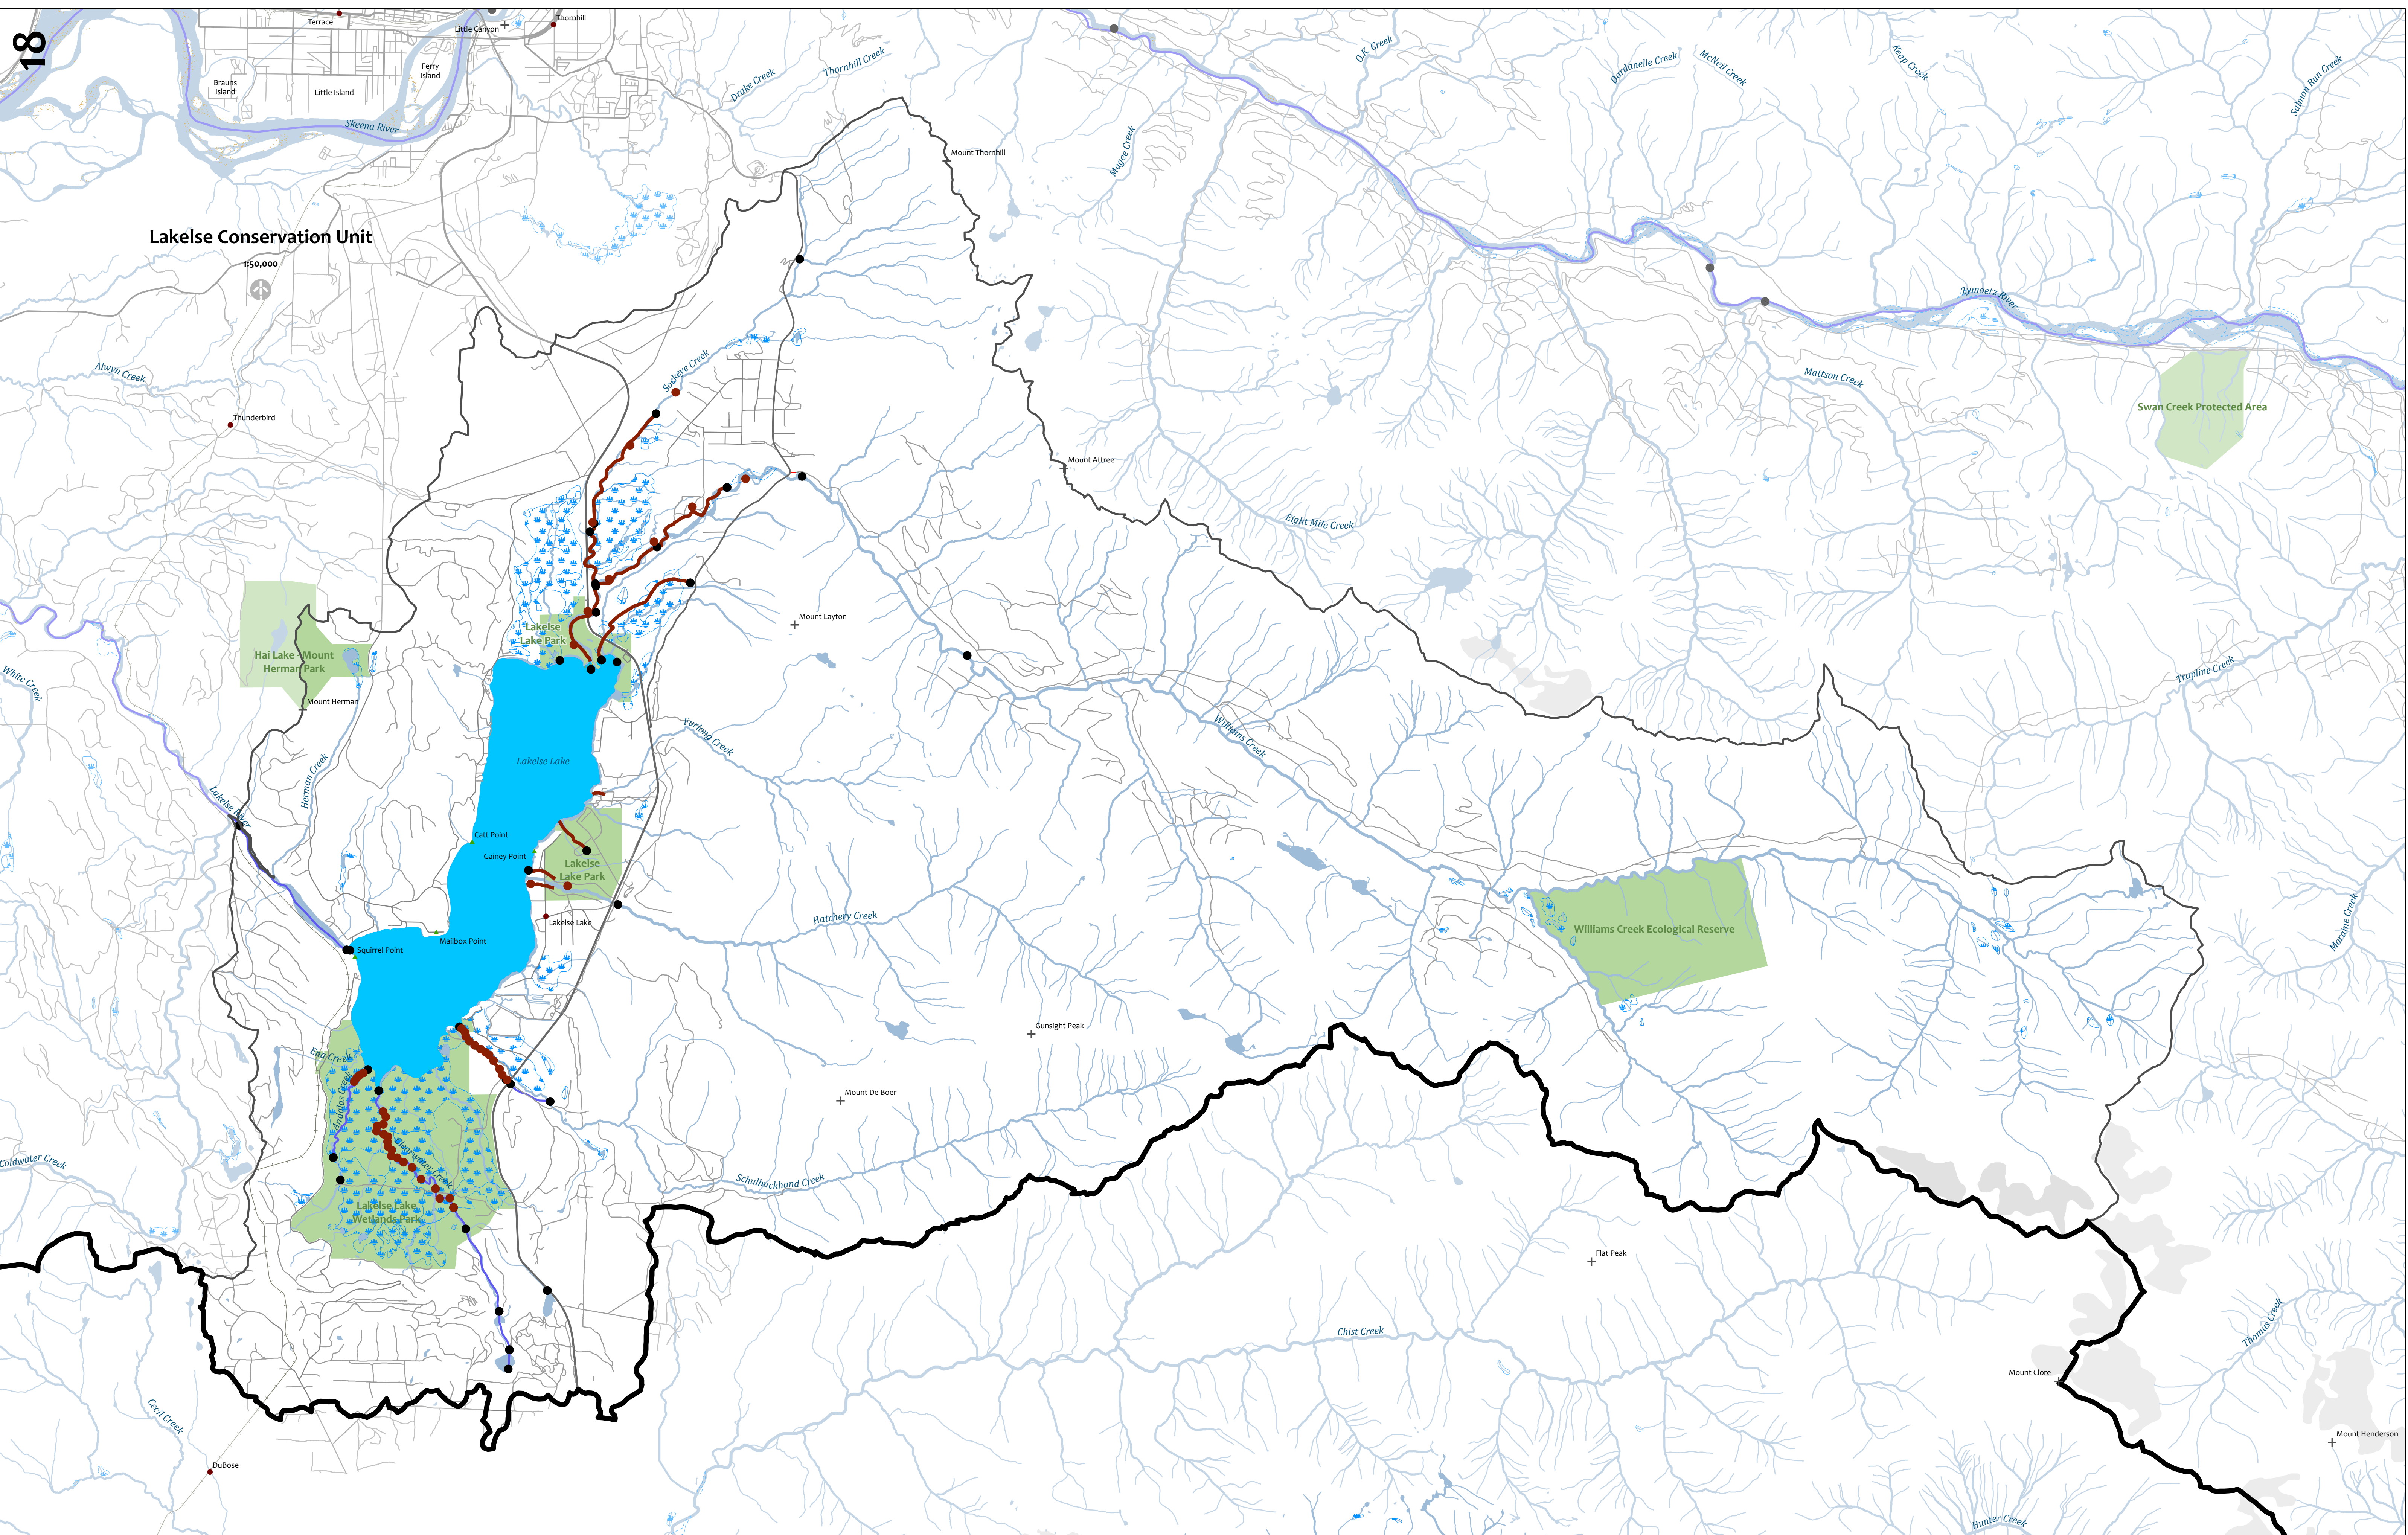

Lakelse Conservation Unit

150,000

Hai Lake-Mount Herman Park

Lakelse Lake Park

Lakelse Lake Park

Lakelse Lake Wetlands Park

Williams Creek Ecological Reserve

Swan Creek Protected Area